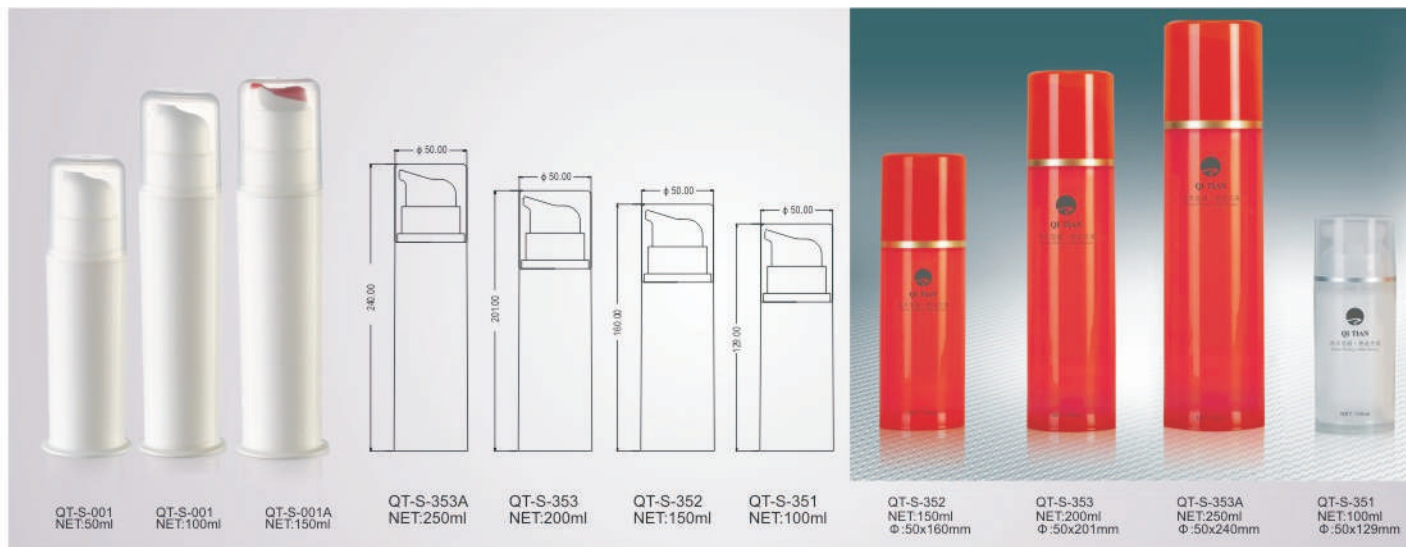

PP AIRLESS BOTTLE SERIES
PP真空瓶系列