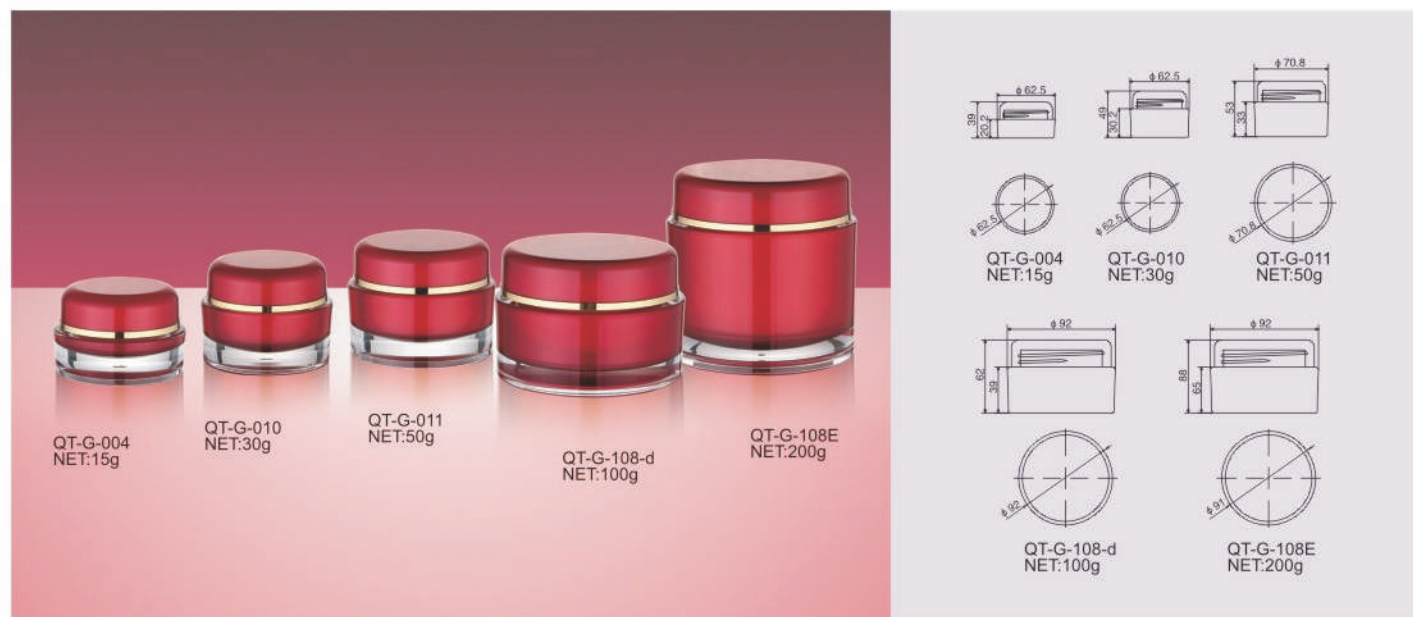

QT-X-122	QT-X-122A	QT-X-122B	QT-X-122C	QT-X-122D	QT-X-123	QT-X-124	QT-G-012	QT-G-012A	QT-G-012B	QT-G-012D	QT-G-012E	QT-G-012F
NET:200ml	NET:200ml	NET:30g	NET:15g	NET:50g	NET:200ml	NET:200ml	NET:30g	NET:15g	NET:50g	NET:50g	NET:30g	NET:15g
Height:161mm	Height:161mm	Height:50mm	Height:50mm	Height:50mm	Height:197mm	Height:199mm	Height:50mm	Height:50mm	Height:50mm	Height:50mm	Height:50mm	Height:50mm
Φ:47mm	Φ:47mm	Φ:57mm	Φ:57mm	Φ:65mm	Φ:47mm	Φ:50mm	Φ:57mm	Φ:57mm	Φ:65mm	Φ:65mm	Φ:57mm	Φ:57mm