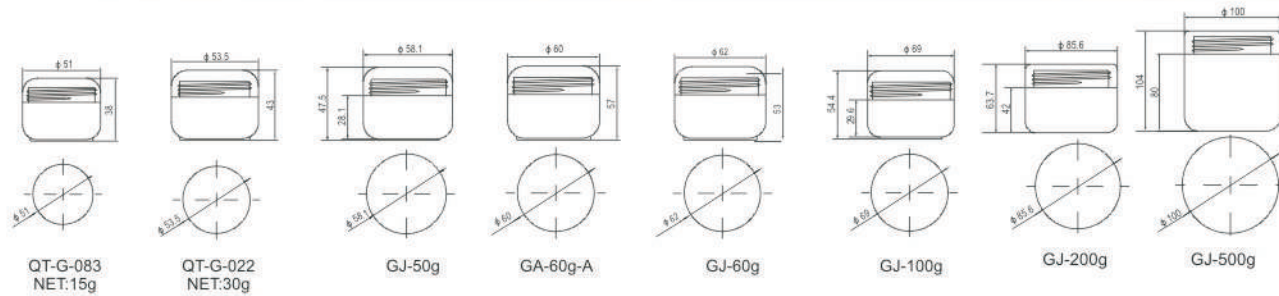

CREAM JAR SERIES
膏霜系列