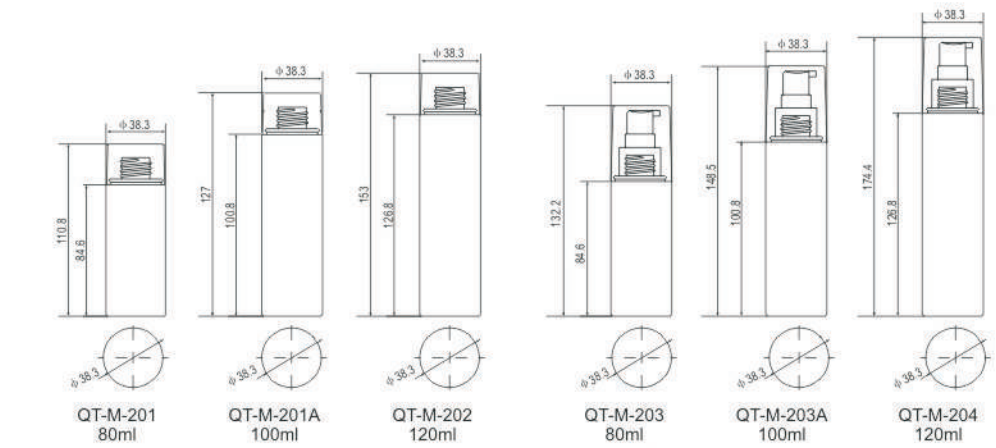

PP SERIES(ROUND BOTTLE)
PP(圆瓶)系列