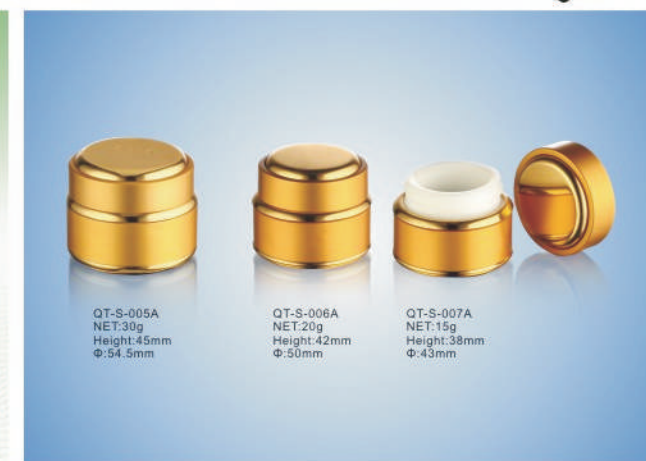

QT-X-140 3800ml  
 QT-X-121 2300-2500ml  
 QT-X-120 1300ml

QT-X-121 2300-2500ml  
 QT-X-120 1300ml

各种铝盖KINDS OF ALUMINUM LIDS

GLASS BOTTLES SERIES  
玻璃瓶系列

| CODE    | 重量    | 高度    | 口径          |
|---------|-------|-------|-------------|
| QT-004  | 40g   | 42mm  | 61mm        |
| QT-012  | 35g   | 62mm  | 54X45mm     |
| QT-013  | 95g   | 130mm | 58.5X43mm   |
| QT-014  | 45g   | 48mm  | 47.5mm      |
| QT-017A | 60g   | 110mm | 58X30mm     |
| QT-018  | 75g   | 121mm | 57X35.5mm   |
| QT-036  | 50g   | 46mm  | 62mm        |
| QT-060  | 120g  | 62mm  | 69mm        |
| GT-013B | /     | /     | /           |
| QT-028  | 120ml | /     | /           |
| GT-059  | 30g   | 39mm  | 63.5X53.5mm |

| CODE     | 重量    | 高度    | 口径      |
|----------|-------|-------|---------|
| QT-G-168 | 15g   | 40mm  | 40.5mm  |
| QT-G-170 | 30g   | 47mm  | 51mm    |
| QT-G-171 | 50g   | 51mm  | 50mm    |
| QT-G-172 | 30ml  | 90mm  | 34mm    |
| QT-G-173 | 60ml  | 127mm | 37mm    |
| QT-G-174 | 80ml  | 137mm | 41mm    |
| QT-G-175 | 100ml | 145mm | 43mm    |
| QT-G-176 | 20g   | 38mm  | 54X45mm |
| QT-G-177 | 40g   | 50mm  | 64X52mm |
| QT-G-178 | 30ml  | 102mm | 31X27mm |
| QT-G-179 | 60ml  | 117mm | 36X33mm |
| QT-G-180 | 100ml | 138mm | 42X39mm |