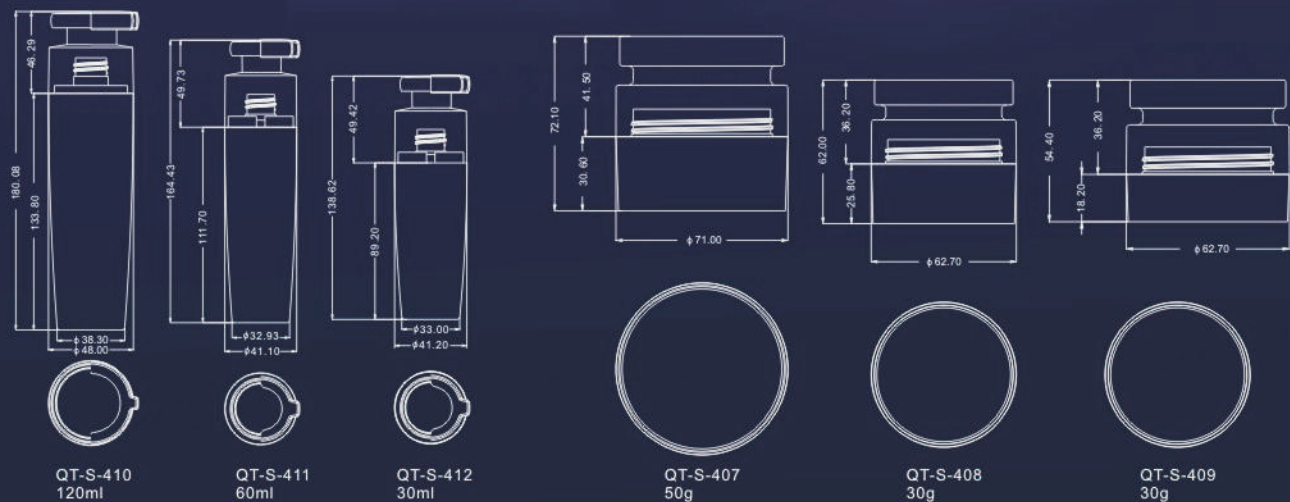

ROUND ACRYL SERIES

亚克力圆瓶系列

奇天容器 · 塑造完美
Plastic package Make beauty