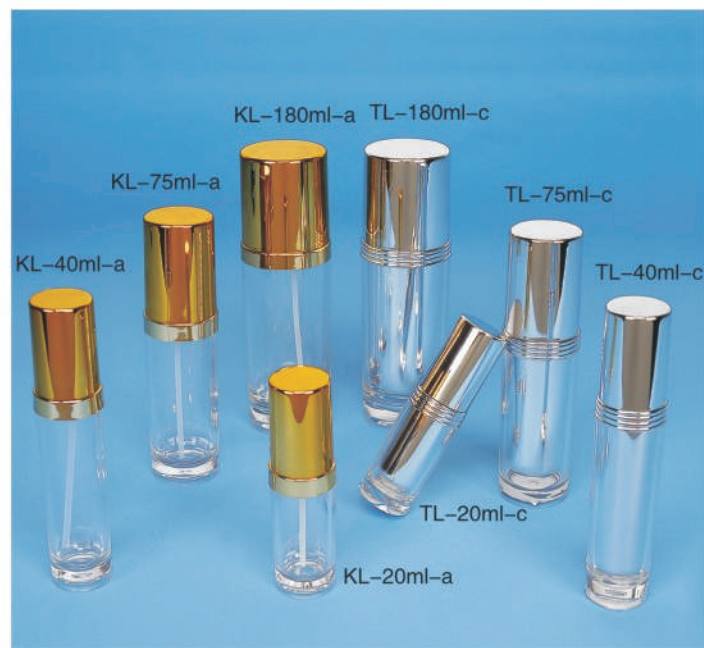

| KL-20ml                              | KL-40ml                            | KL-75ml                              | KL-180ml                              | TL-20ml                              | TL-40ml                            | TL-75ml                              | TL-180ml                              |
|--------------------------------------|------------------------------------|--------------------------------------|---------------------------------------|--------------------------------------|------------------------------------|--------------------------------------|---------------------------------------|
| NET:20ml<br>Height:118.4mm<br>Φ:34mm | NET:40ml<br>Height:157mm<br>Φ:34mm | NET:75ml<br>Height:164mm<br>Φ:44.2mm | NET:180ml<br>Height:185mm<br>Φ:58.4mm | NET:20ml<br>Height:118.4mm<br>Φ:34mm | NET:40ml<br>Height:157mm<br>Φ:34mm | NET:75ml<br>Height:164mm<br>Φ:44.2mm | NET:180ml<br>Height:185mm<br>Φ:58.4mm |