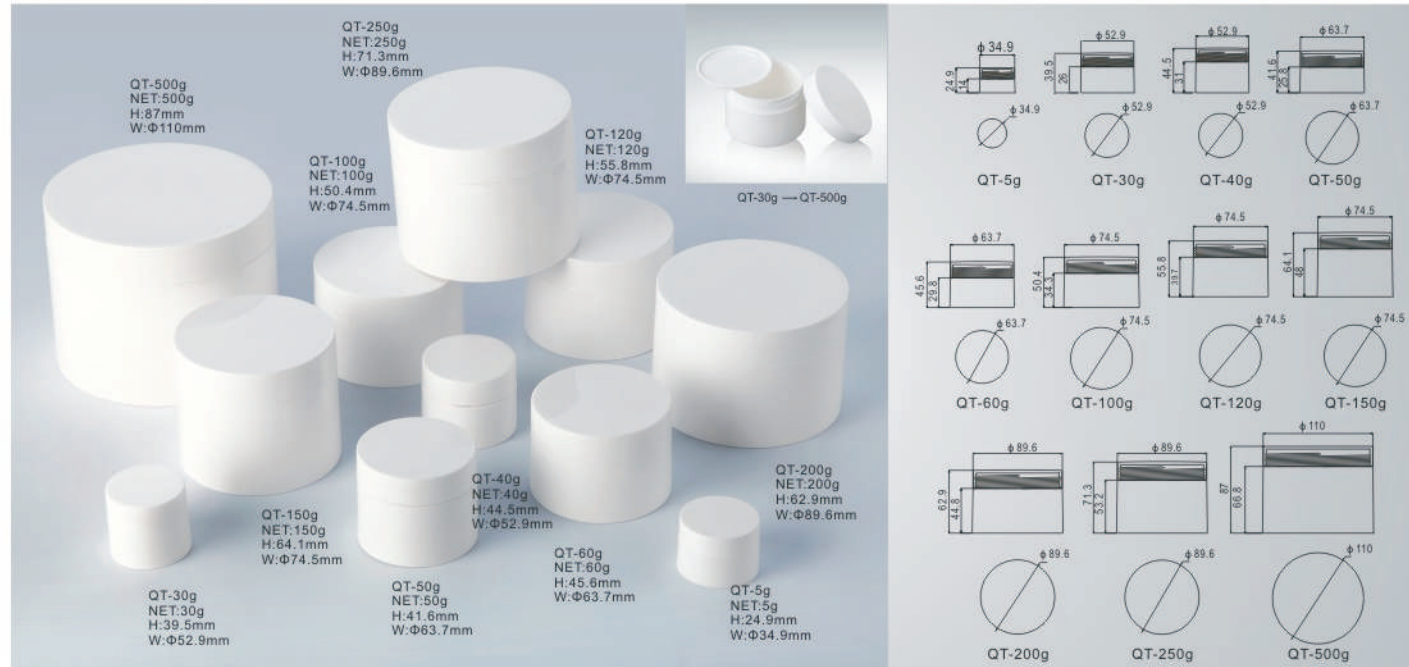

PP SERIES(ROUND BOTTLE)
PP(圆瓶)系列