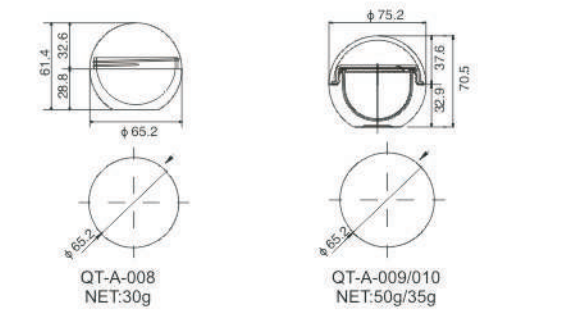

ROUND BALL ACRYL CREAM, LOTION BOTTLE SERIES
圆球亚克力膏霜、乳液瓶系列