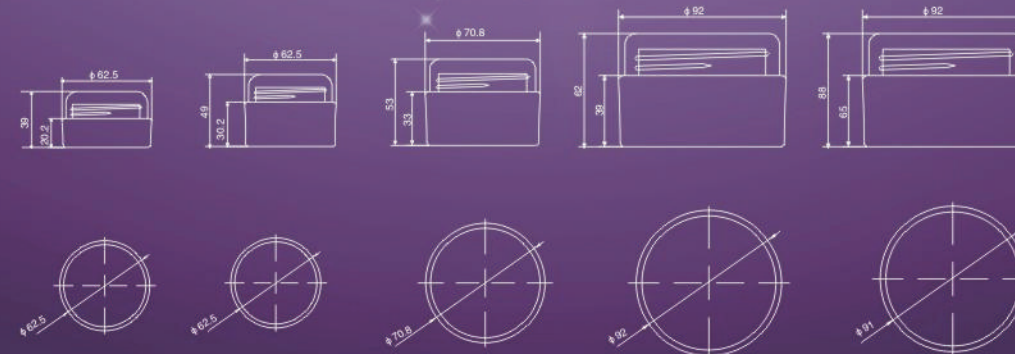

ROUND ACRYL SERIES 亚克力圆瓶系列

奇天容器 · 塑造完美
Plastic package Make beauty.

QT-G-004
NET:15g

QT-G-010
NET:30g

QT-G-011
NET:50g

QT-G-108-d
NET:100g

QT-G-108E
NET:200g