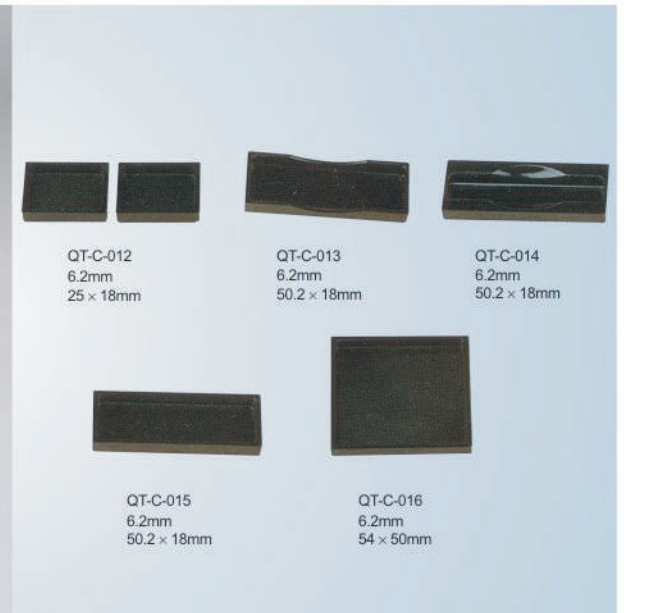

QT-S-355 NET:20\*2 H:126.5mm Φ:42mm

PP AIRLESS BOTTLE SERIES  
PP真空瓶系列

AIRLESS BOTTLE SERIES  
真空瓶系列

ALUMINIUM AIRLESS ROUND BOTTLE SERIES  
电化铝真空圆瓶系列

AS AIRLESS BOTTLE SERIES  
AS真空瓶系列

|      |          |          |           |          |           |           |          |           |           |
|------|----------|----------|-----------|----------|-----------|-----------|----------|-----------|-----------|
| CODE | QT-M-031 | QT-M-032 | QT-M-032B | QT-M-036 | QT-M-035  | QT-M-035  | QC-35mlC | QC-70mlC  | QT-M-048B |
| 容量   | 50ml     | 30ml     | 15ml      | 50ml     | 30ml      | 30ml      | 35ml     | 70ml      | 30ml      |
| 高度   | 98.5mm   | 85mm     | 64mm      | 111mm    | 95mm      | 95mm      | 100mm    | 120mm     | 108mm     |
| 直径   | 45X26mm  | 40X23mm  | 38X22mm   | 43X27mm  | 41.5X23mm | 41.5X23mm | 36X23mm  | 47.5X31mm | 45X19mm   |