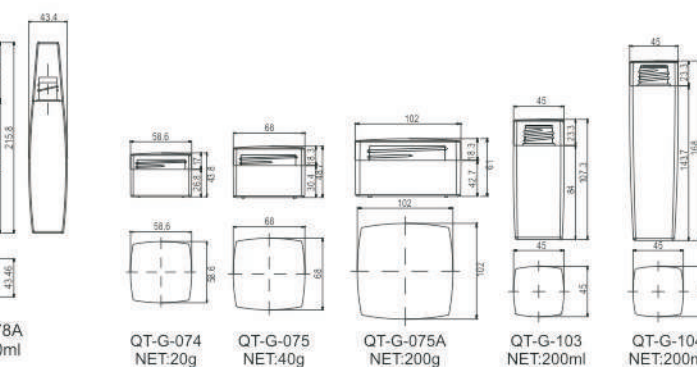

PP&PE SERIES(FLAT&SQUARE BOTTLES)
PP&PE(扁、方瓶)系列