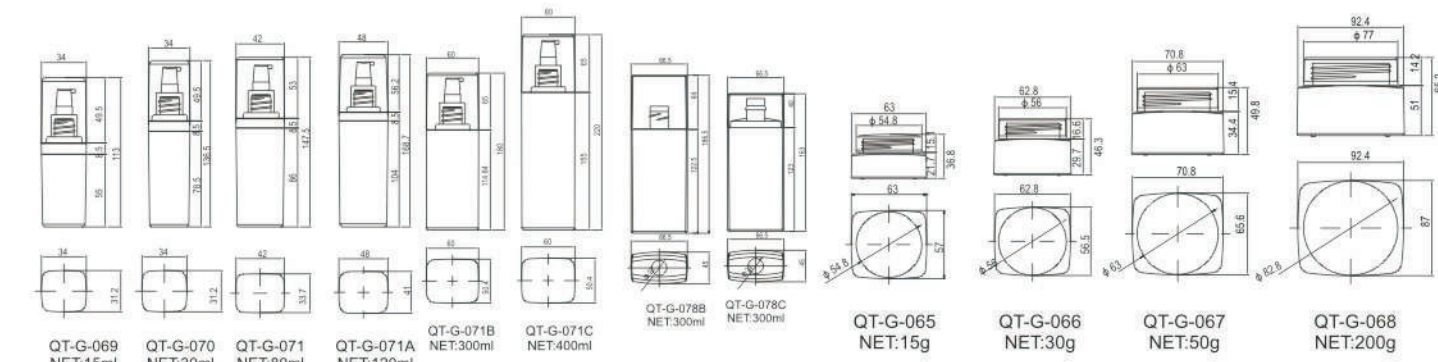

PP&PE SERIES(FLAT&SQUARE BOTTLES)
PP&PE(扁、方瓶)系列