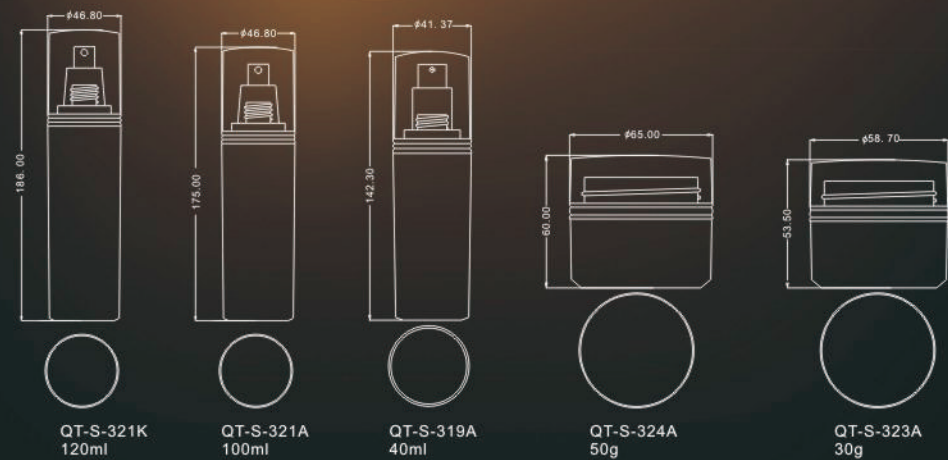

LACE ACRYL SERIES

亚克力蕾丝系列

奇天容器 · 塑造完美
Plastic package Make beauty.