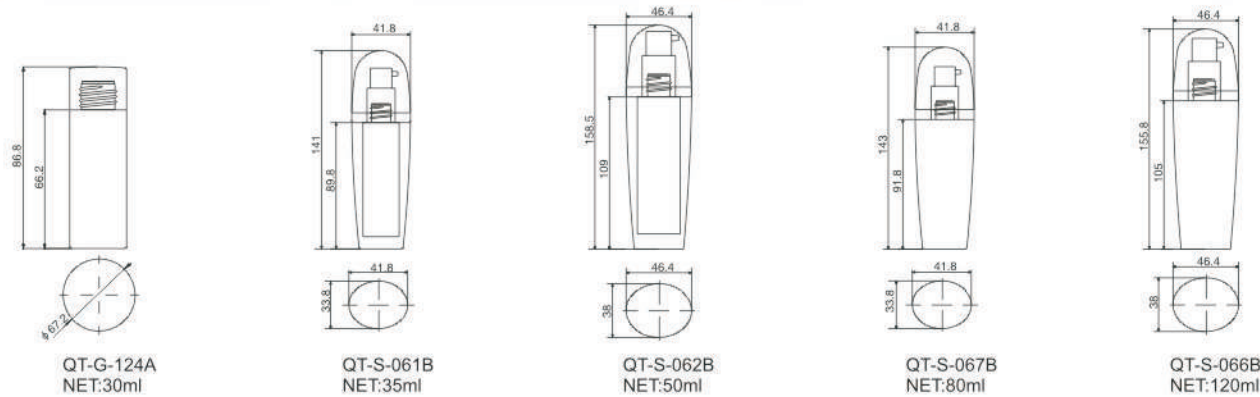

ACRYL CREAM、LOTION BOTTLE SERIES  
亚克力膏霜、乳液瓶系列

|  |   |   |   |  |
|--|---|---|---|--|
| QT-A-006<br>NET:60ml<br>Height:61.45mm<br>Φ:65.2mm | QT-A-005<br>NET:45ml<br>Height:92.9mm<br>Φ:64.1mm | QT-A-004<br>NET:30ml<br>Height:92.9mm<br>Φ:64.1mm | QT-A-003<br>NET:15ml<br>Height:92.9mm<br>Φ:64.1mm | QT-A-001<br>NET:70ml<br>Height:130.5mm<br>Φ:38mm |
|--|---|---|---|--|