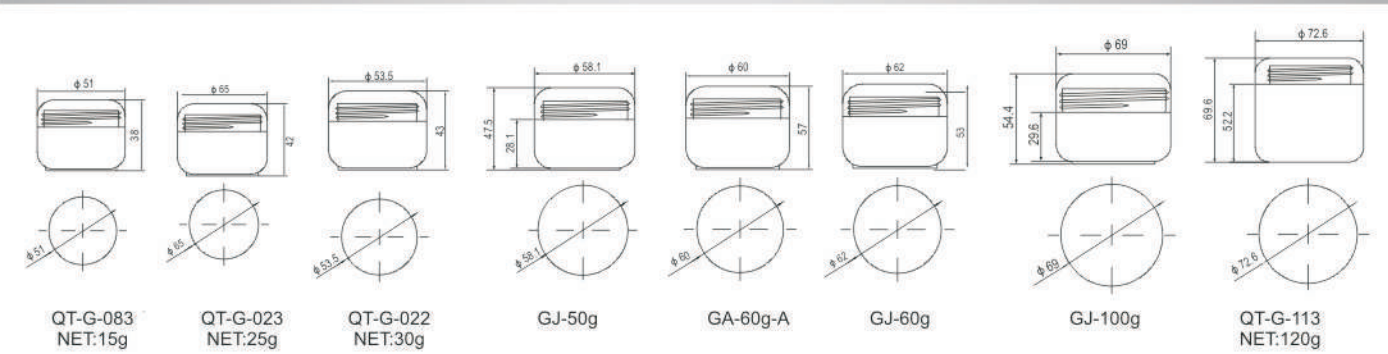

CREAM JAR SERIES
膏霜系列