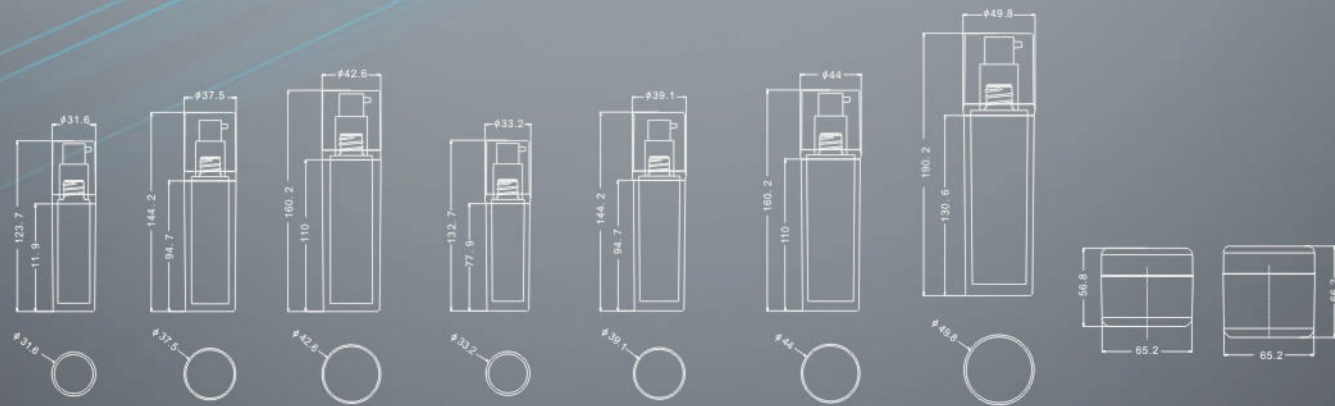

ROUND ACRYL SERIES

亚克力圆瓶系列

奇天容器 · 塑造完美
Plastic package Make beauty.

QT-S-097 NET:20ml 真空泵
QT-S-098 NET:35ml 真空泵
QT-S-099 NET:50ml 真空泵
QT-S-112 NET:30ml 乳液瓶
QT-S-111 NET:50ml 乳液瓶
QT-S-110 NET:80ml 乳液瓶
QT-S-100 NET:120ml 乳液瓶
QT-S-359A NET:50ml
QT-S-360A NET:80ml