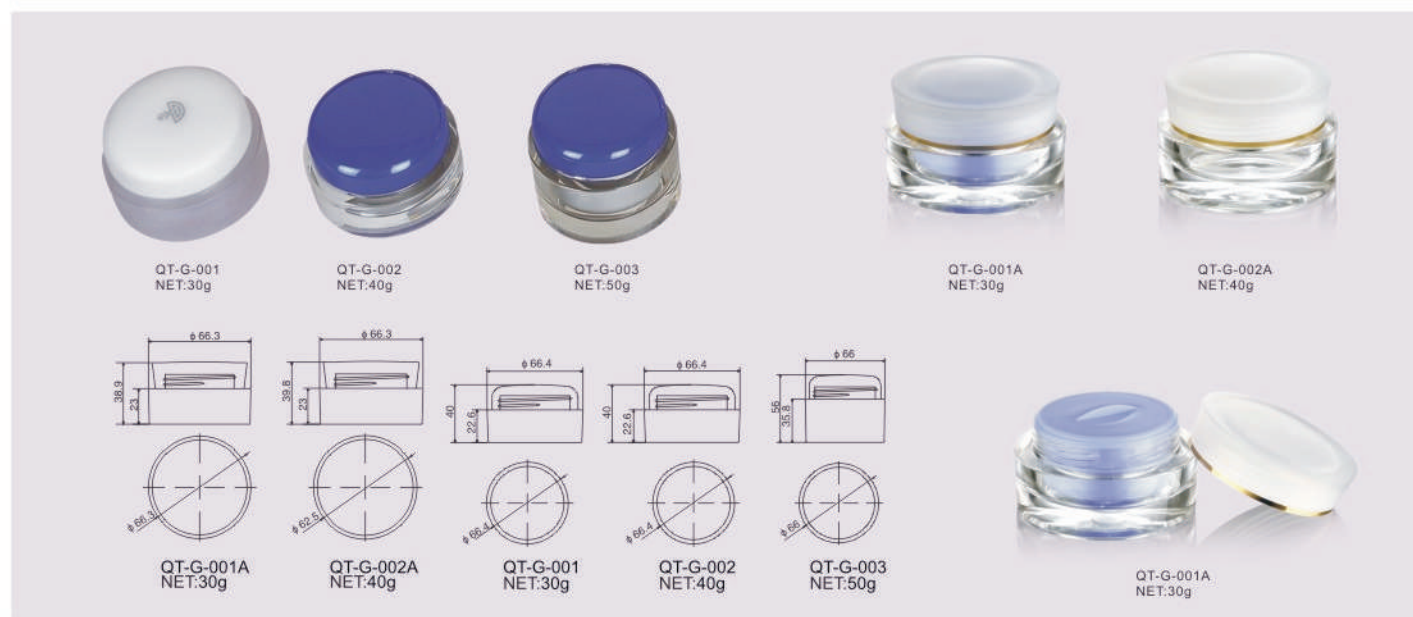

QT-X-122	QT-X-122A	QT-X-122B	QT-X-122C	QT-X-122D	QT-X-123	QT-X-124	QT-G-012	QT-G-012A	QT-G-012B	QT-G-012D	QT-G-012E	QT-G-012F
NET:200ml	NET:200ml	NET:30g	NET:15g	NET:50g	NET:200ml	NET:200ml	NET:30g	NET:15g	NET:50g	NET:50g	NET:30g	NET:15g
Height:161mm	Height:161mm	Height:50mm	Height:50mm	Height:50mm	Height:197mm	Height:199mm	Height:50mm	Height:50mm	Height:50mm	Height:50mm	Height:50mm	Height:50mm
Φ:47mm	Φ:47mm	Φ:57mm	Φ:57mm	Φ:65mm	Φ:47mm	Φ:50mm	Φ:57mm	Φ:57mm	Φ:65mm	Φ:65mm	Φ:57mm	Φ:57mm