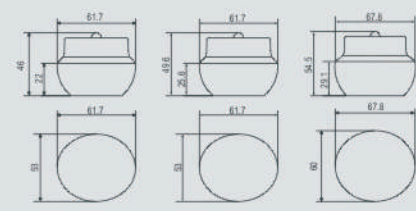

QT-X-140 3800ml  
 QT-X-121 2300-2500ml  
 QT-X-120 1300ml

QT-X-121 2300-2500ml  
 QT-X-120 1300ml

各种铝盖KINDS OF ALUMINUM LIDS

GLASS BOTTLES SERIES  
玻璃瓶系列

| CODE    | 重量    | 高度    | 口径          |
|---------|-------|-------|-------------|
| QT-004  | 40g   | 42mm  | 61mm        |
| QT-012  | 35g   | 62mm  | 54X45mm     |
| QT-013  | 95g   | 130mm | 58.5X43mm   |
| QT-014  | 45g   | 48mm  | 47.5mm      |
| QT-017A | 60g   | 110mm | 58X30mm     |
| QT-018  | 75g   | 121mm | 57X35.5mm   |
| QT-036  | 50g   | 46mm  | 62mm        |
| QT-060  | 120g  | 62mm  | 69mm        |
| GT-013B | /     | /     | /           |
| QT-028  | 120ml | /     | /           |
| GT-059  | 30g   | 39mm  | 63.5X53.5mm |