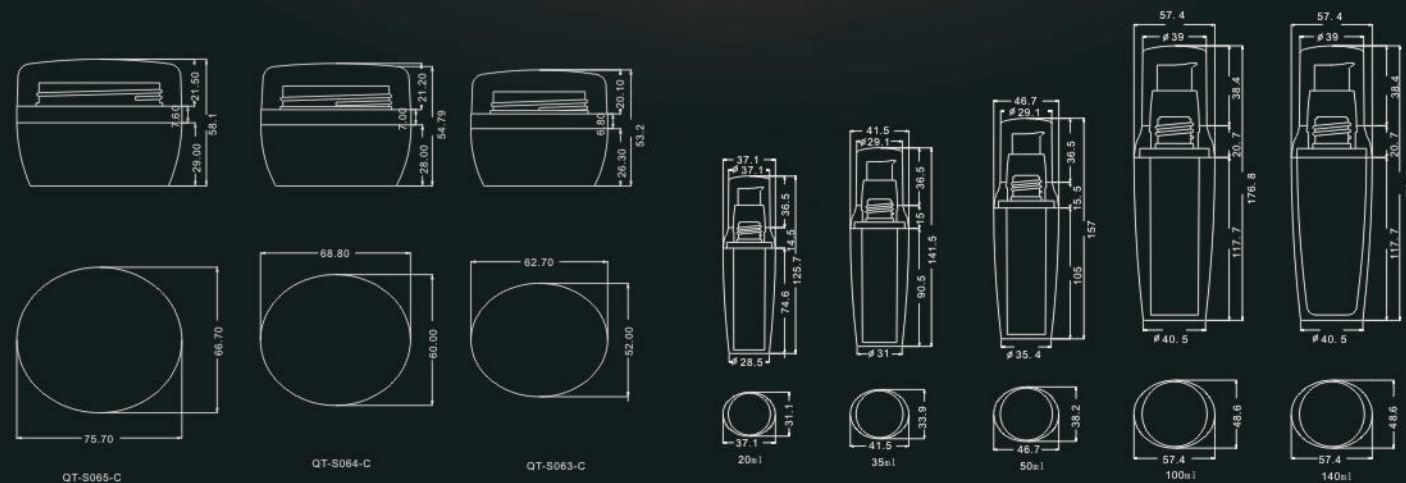

OVAL ACRYL SERIES

亚克力椭圆系列

奇天容器·塑造完美
Plastic package Make beauty.