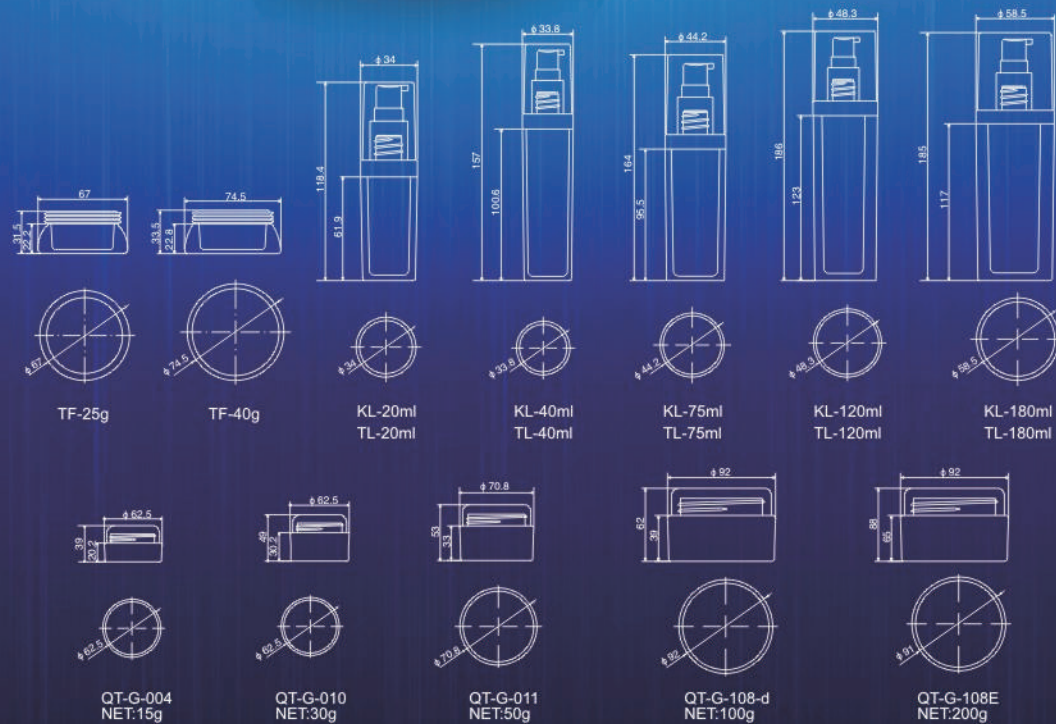

ROUND ACRYL SERIES

亚克力圆瓶系列

奇天容器 · 塑造完美
Plastic package Make beauty.