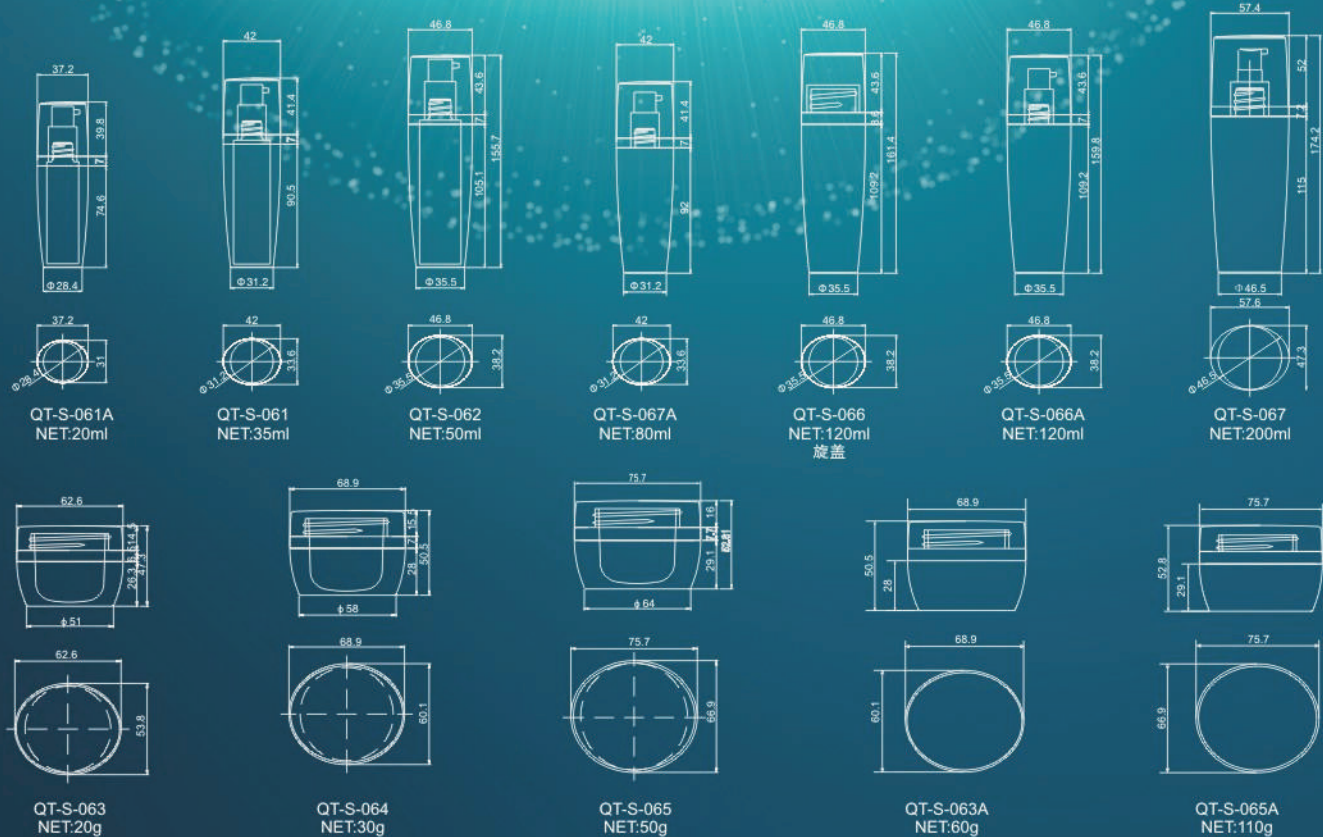

OVAL ACRYL SERIES

亚克力椭圆系列

奇天容器 · 塑造完美
Plastic package Make beauty.