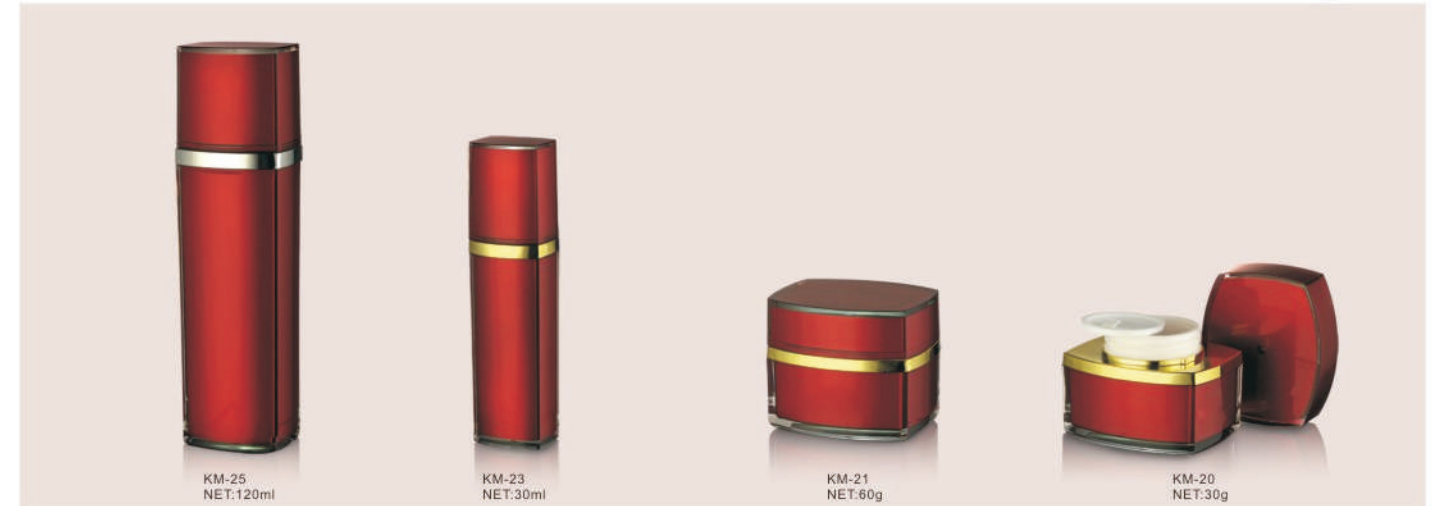

SQUARE ACRYL SERIES 亚克力方瓶系列

KM-25	KM-23	KM-21	KM-20	KM-43	KM-42	KM-40	QT-S-573	QT-S-575	QT-S-577
NET:120ml Height:180.2mm L x W:50 x 42.4mm	NET:30ml Height:129mm L x W:34.6 x 29.75mm	NET:60g Height:59.5mm L x W:69.8 x 57.7mm	NET:30g Height:52mm L x W:60.8 x 50.5mm	NET:120ml Height:175mm L x W:47.5 x 41.7mm	NET:60ml Height:139.5mm L x W:37.2 x 33.2mm	NET:30ml Height:110.45mm L x W:37.2 x 33.2mm	NET:180ml Height:173.5mm Φ:52mm	NET:60ml Height:125mm Φ:42mm	NET:60g Height:57mm Φ:55mm