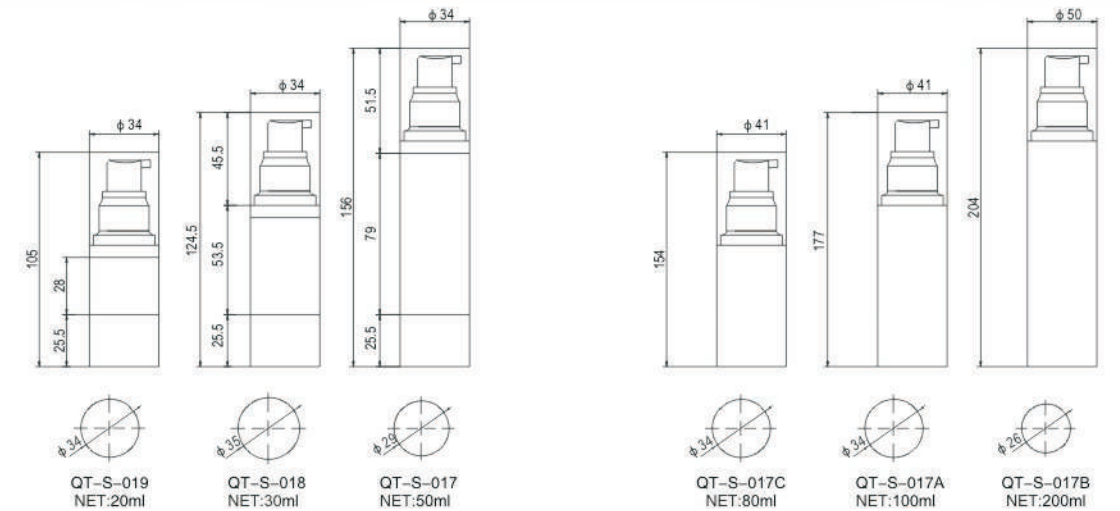

AIRLESS BOTTLE SERIES
真空瓶系列