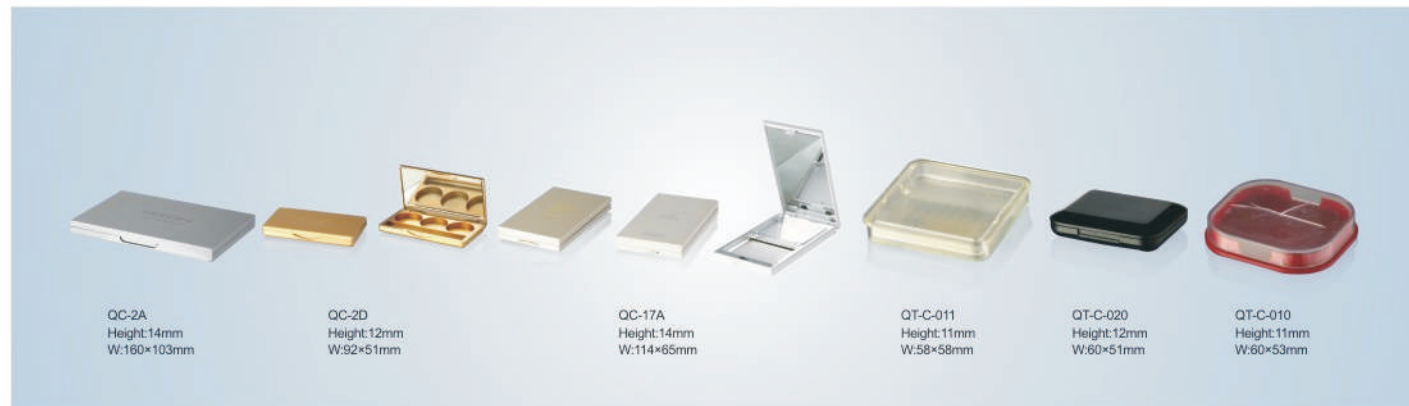

QT-S-355 NET:20\*2 H:126.5mm Φ:42mm

PP AIRLESS BOTTLE SERIES  
PP真空瓶系列

AIRLESS BOTTLE SERIES  
真空瓶系列

ALUMINIUM AIRLESS ROUND BOTTLE SERIES  
电化铝真空圆瓶系列

AS AIRLESS BOTTLE SERIES  
AS真空瓶系列

|      |          |          |           |          |           |           |          |           |           |
|------|----------|----------|-----------|----------|-----------|-----------|----------|-----------|-----------|
| CODE | QT-M-031 | QT-M-032 | QT-M-032B | QT-M-036 | QT-M-035  | QT-M-035  | QC-35mlC | QC-70mlC  | QT-M-048B |
| 容量   | 50ml     | 30ml     | 15ml      | 50ml     | 30ml      | 30ml      | 35ml     | 70ml      | 30ml      |
| 高度   | 98.5mm   | 85mm     | 64mm      | 111mm    | 95mm      | 95mm      | 100mm    | 120mm     | 108mm     |
| 直径   | 45X26mm  | 40X23mm  | 38X22mm   | 43X27mm  | 41.5X23mm | 41.5X23mm | 36X23mm  | 47.5X31mm | 45X19mm   |