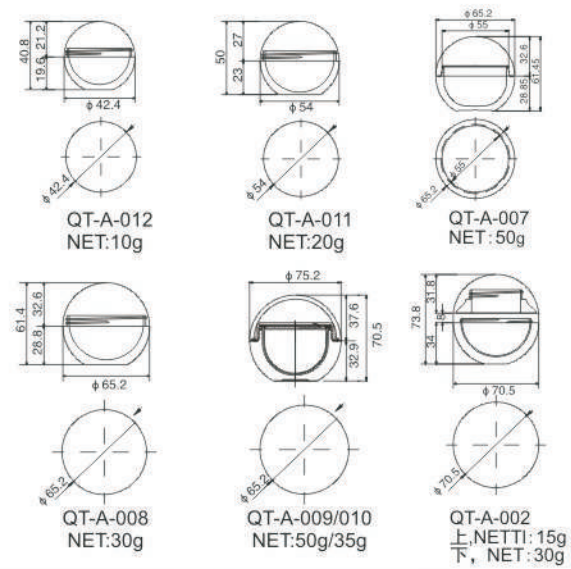

ACRYL CREAM、LOTION BOTTLE SERIES  
亚克力膏霜、乳液瓶系列

|  |   |   |   |  |
|--|---|---|---|--|
| QT-A-006<br>NET:60ml<br>Height:61.45mm<br>Φ:65.2mm | QT-A-005<br>NET:45ml<br>Height:92.9mm<br>Φ:64.1mm | QT-A-004<br>NET:30ml<br>Height:92.9mm<br>Φ:64.1mm | QT-A-003<br>NET:15ml<br>Height:92.9mm<br>Φ:64.1mm | QT-A-001<br>NET:70ml<br>Height:130.5mm<br>Φ:38mm |
|--|---|---|---|--|