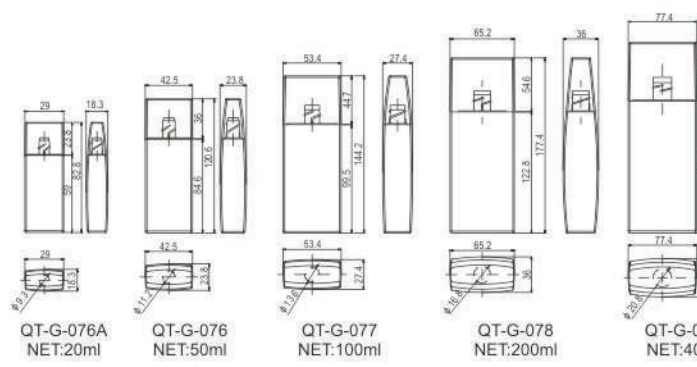

PP&PE SERIES(FLAT&SQUARE BOTTLES)
PP&PE(扁、方瓶)系列