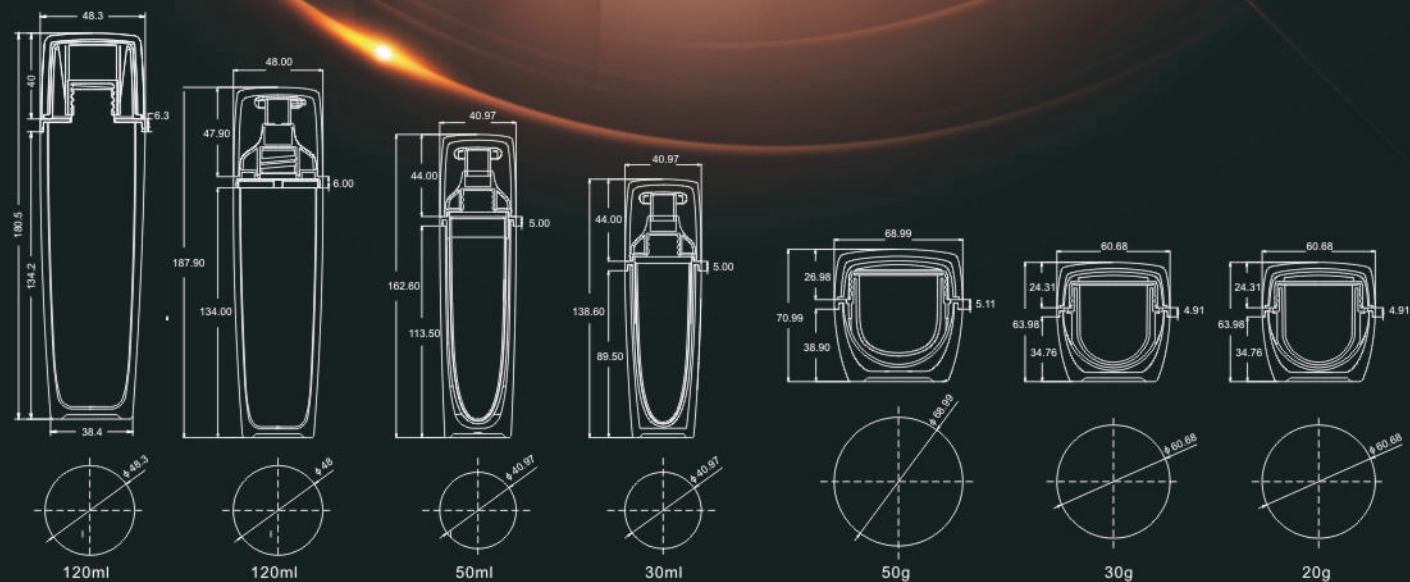

ROUND ACRYL SERIES

亚克力圆瓶系列

奇天容器 · 塑造完美
Plastic package Make beauty.

HTTP://WWW.QITIAN.COM.CN DIR.: 0086-574-63772888 转 TEL: 63772968 63772555 63772188 63772960 FAX: 0086-574-63772742